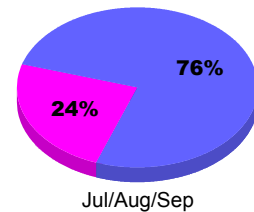

Membership Results
2012-2013

Membership
2011-2012

Month	Net Memb Goal	Actual New Memb	Actual Dropped Memb	Gain/Loss of Memb	Gain/Loss of Memb
Jul/Aug/Sep	15	57	-44	13	5
Totals	15	57	-44	13	5

Membership Results 2012-2013

Goal, New, Dropped, Gain/Loss

Comparison of Membership Gain/Loss

Current Year Compared to the Previous Year

Gender Comparison 2012-2013

Jul/Aug/Sep

Male Female