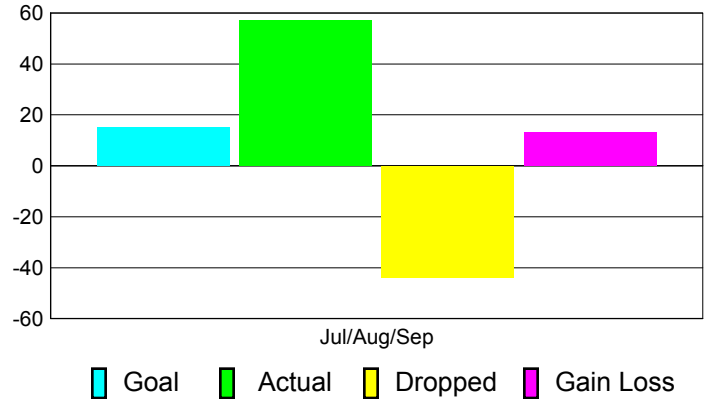

Membership Results 2012-2013

Goal, New, Dropped, Gain/Loss

Comparison of Membership Gain/Loss

Current Year Compared to the Previous Year