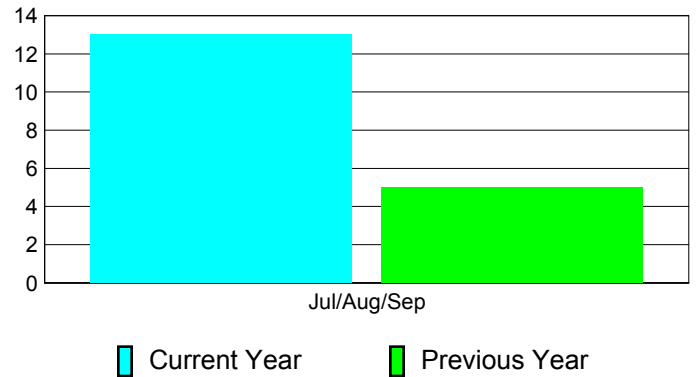

Membership Results
2012-2013

Membership
2011-2012

Month	Net Memb Goal	Actual New Memb	Actual Dropped Memb	Gain/Loss of Memb	Gain/Loss of Memb
Jul/Aug/Sep	15	57	-44	13	5
Totals	15	57	-44	13	5

Membership Results 2012-2013

Goal, New, Dropped, Gain/Loss

Comparison of Membership Gain/Loss

Current Year Compared to the Previous Year

Gender Comparison 2012-2013

Jul/Aug/Sep

Male Female