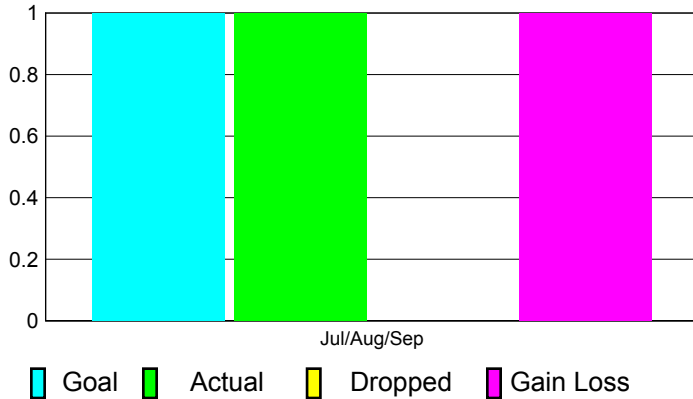

2012-2013 GMT Reports for District (or Undistricted) **District 105 M**

GMT: **HOWARD PATRICK LEE**

Location: **ENGLAND**

GMT CA: **4**

CLUBS

Club Results
2012-2013

Clubs
2011-2012

Month	New Club Goal	Actual New Clubs	Actual Dropped Clubs	Gain/Loss of Clubs	Gain/Loss of Clubs
Jul/Aug/Sep	1	1	0	1	0
Totals	1	1	0	1	0

Club Results 2012-2013

Goal, New, Dropped, Gain/Loss

Comparison of Club Gain/Loss

Current Year Compared to the Previous Year

YTD Status Quo Clubs 2012-2013

Status Quo Clubs Compared to Status Quo Members

MEMBERSHIP